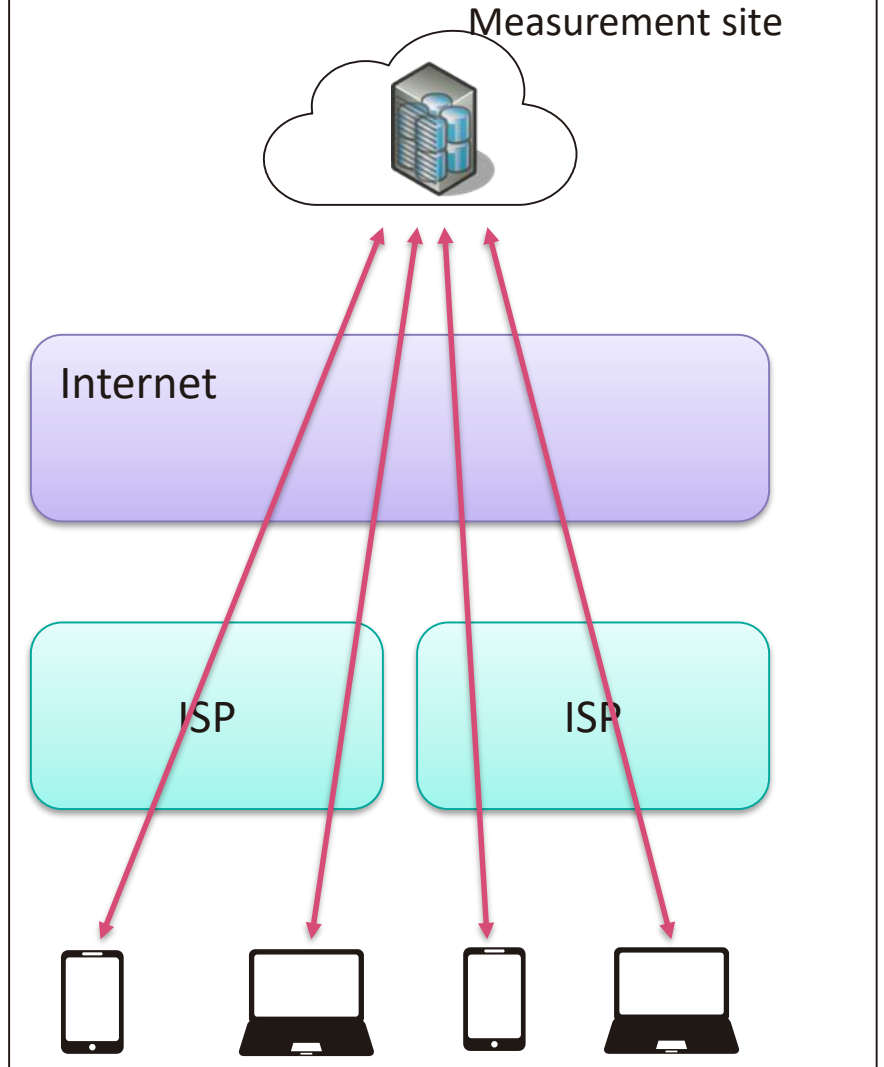

QoE measurement using HTML5

Kenichi NAGAMI (INTEC, Inc.)

Measurement methods

1. Contents download speed measurement

2. Maximum throughput measurement Ex) speed test site

QoE measurement using Performance API(HTML5)

- Measure using standard Performance API in web browsers
- Easy to compare measurement results

Measurement result (Mobile Device Access Count)

Mobile Device Access Count: 2,400,000 access/month

Throughput per ISP (weekday)

Some ISPs have reduced throughput during congestion period