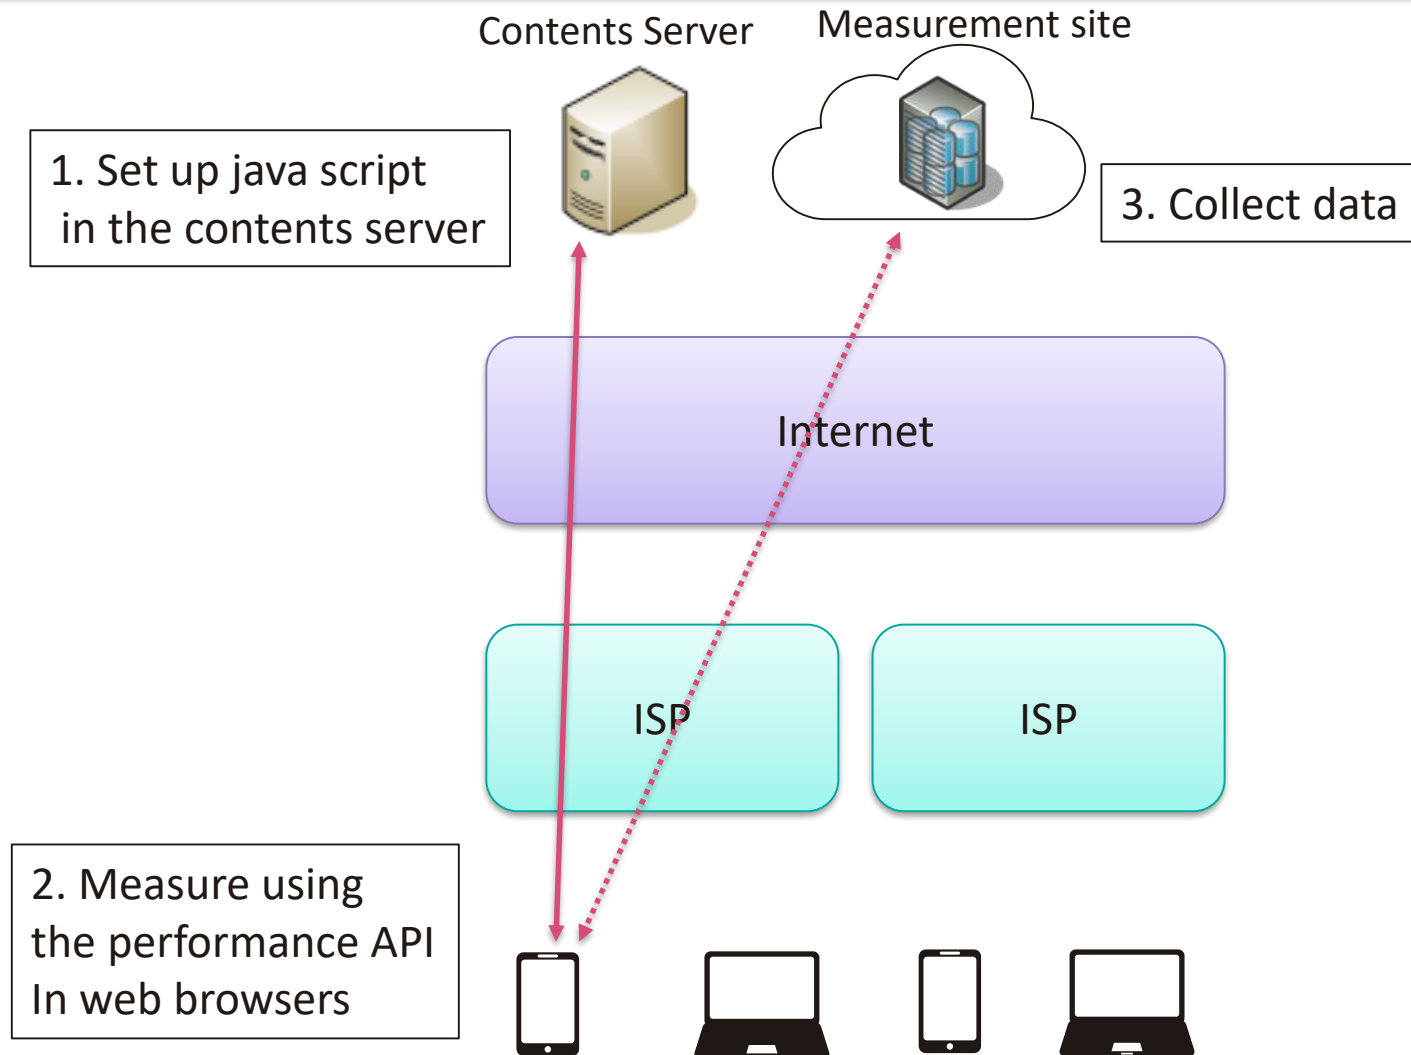

QoE measurement using HTML5

Kenichi NAGAMI (INTEC, Inc.)

Measurement methods

1. Contents download speed measurement

2. Maximum throughput measurement Ex) speed test site

QoE measurement using Performance API(HTML5)

- Measure using standard Performance API in web browsers
- Easy to compare measurement results

Measurement result (Mobile Device Access Count)

Mobile Device Access Count: 2,400,000 access/month

Throughput per ISP (weekday)

Some ISPs have reduced throughput during congestion period