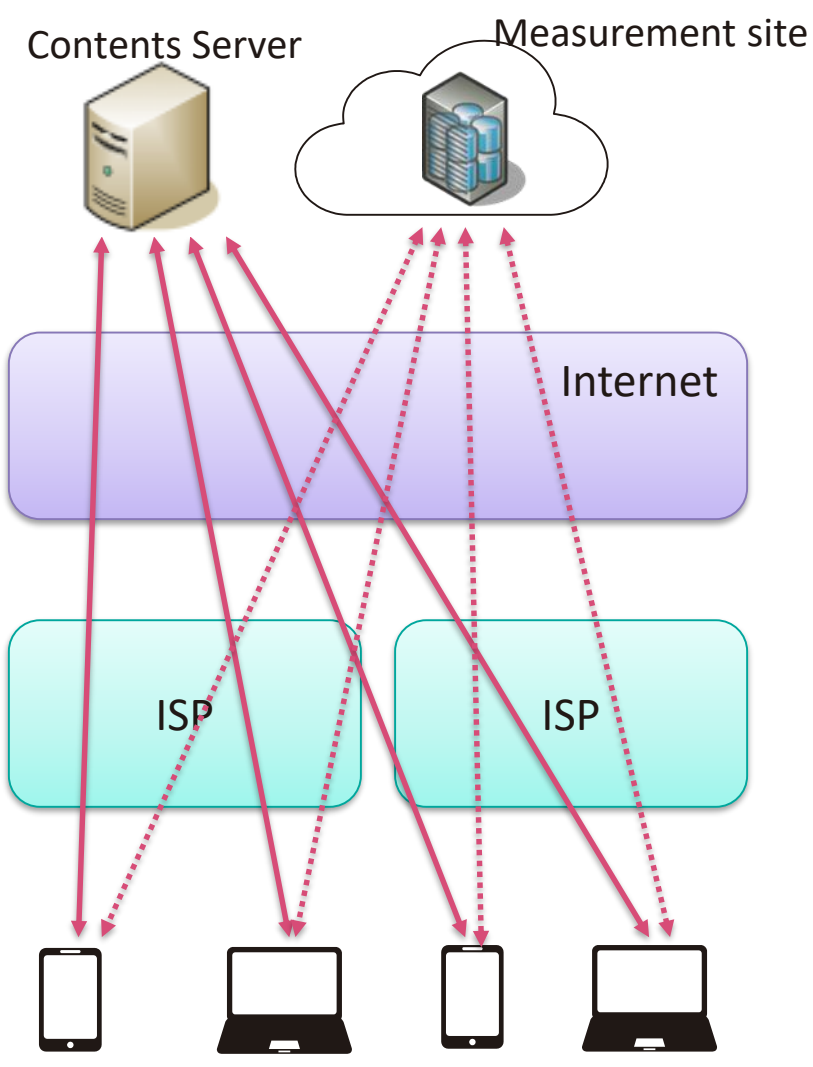

QoE measurement using HTML5

Kenichi NAGAMI (INTEC, Inc.)

Measurement methods

1. Contents download speed measurement

2. Maximum throughput measurement Ex) speed test site

QoE measurement using Performance API(HTML5)

- Measure using standard Performance API in web browsers
- Easy to compare measurement results

Measurement result (Mobile Device Access Count)

Mobile Device Access Count: 2,400,000 access/month

Throughput per ISP (weekday)

Some ISPs have reduced throughput during congestion period