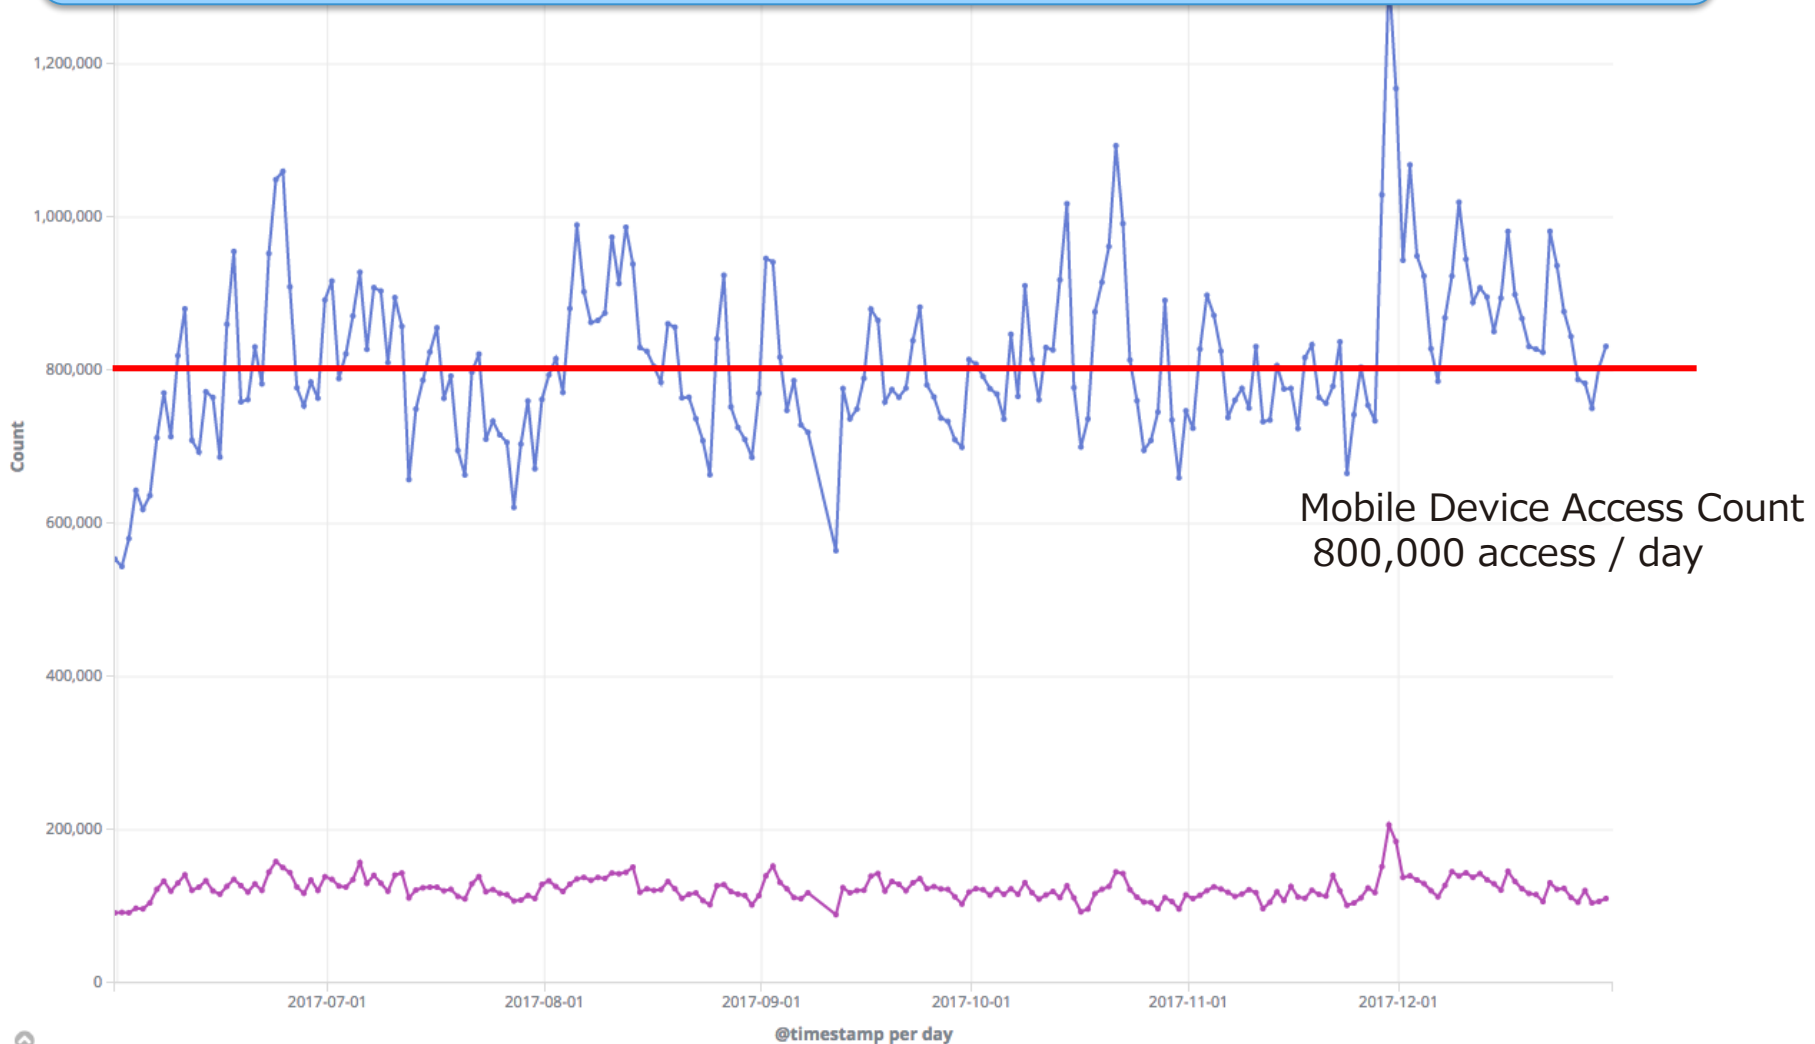

QoE measurement using HTML5

Kenichi NAGAMI (INTEC, Inc.)

Measurement methods

1. Contents download speed measurement

2. Maximum throughput measurement Ex) speed test site

QoE measurement using Performance API(HTML5)

- Measure using standard Performance API in web browsers
- Easy to compare measurement results

Measurement result (Mobile Device Access Count)

Mobile Device Access Count: 2,400,000 access/month

Throughput per ISP (weekday)

Some ISPs have reduced throughput during congestion period